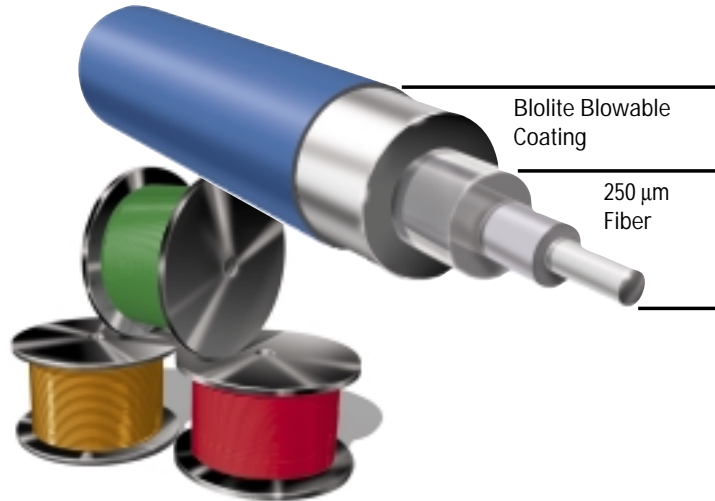

PART NUMBER	DESCRIPTION
705820	Multimode 62.5/125 Blue
705830	Multimode 62.5/125 Orange
705840	Multimode 62.5/125 Green
705850	Multimode 62.5/125 Brown
705860	Multimode 62.5/125 Slate
705870	Multimode 62.5/125 Yellow
705880	Multimode 62.5/125 Red
705890	Multimode 62.5/125 Violet
707400	Multimode 62.5/125 White
707410	Multimode 62.5/125 Black
707420	Multimode 62.5/125 Rose
707430	Multimode 62.5/125 Aqua
706730	Multimode 50/125 1 Gb/s Blue
706740	Multimode 50/125 1 Gb/s Orange
706750	Multimode 50/125 1 Gb/s Green
706760	Multimode 50/125 1 Gb/s Brown
706770	Multimode 50/125 1 Gb/s Slate
706780	Multimode 50/125 1 Gb/s Yellow
706790	Multimode 50/125 1 Gb/s Red
706800	Multimode 50/125 1 Gb/s Violet
707730	Multimode 50/125 1 Gb/s White
707490	Multimode 50/125 1 Gb/s Black
707500	Multimode 50/125 1 Gb/s Rose
707510	Multimode 50/125 1 Gb/s Aqua
707610	Multimode 50/125 10 Gb/s Blue
707620	Multimode 50/125 10 Gb/s Orange
707630	Multimode 50/125 10 Gb/s Green
707640	Multimode 50/125 10 Gb/s Brown
707650	Multimode 50/125 10 Gb/s Slate
707660	Multimode 50/125 10 Gb/s Yellow
707670	Multimode 50/125 10 Gb/s Red
707680	Multimode 50/125 10 Gb/s Violet
707690	Multimode 50/125 10 Gb/s White
707700	Multimode 50/125 10 Gb/s Black
707710	Multimode 50/125 10 Gb/s Rose
707720	Multimode 50/125 10 Gb/s Aqua
705900	Singlemode 9/125 Blue
705910	Singlemode 9/125 Orange
705920	Singlemode 9/125 Green
705930	Singlemode 9/125 Brown
705940	Singlemode 9/125 Slate
705950	Singlemode 9/125 Yellow
705960	Singlemode 9/125 Red
705970	Singlemode 9/125 Violet
707440	Singlemode 9/125 White
707450	Singlemode 9/125 Black
707460	Singlemode 9/125 Rose
707470	Singlemode 9/125 Aqua

		ATTENUATION	BANDWIDTH
MULTIMODE 62.5/125	850nm	3.5 dB/km Max.	200 MHz·km Min.
	1300nm	1.0 dB/km Max.	500 MHz·km Min.
MULTIMODE 50/125 (1 Gb/s)	850nm	3.0 dB/km Max.	500 MHz·km Min.
	1300nm	1.0 dB/km Max.	500 MHz·km Min.
MULTIMODE 50/125 (10 Gb/s)	850nm	3.0 dB/km Max.	1500 MHz·km Min.
	1300nm	1.0 dB/km Max.	500 MHz·km Min.
SINGLEMODE 9/125	1310nm	1.0 dB/km Max.	N/A
	1550nm	1.0 dB/km Max.	N/A

TEMPERATURE RANGE			
	Storage	-30°C to +80°C	-30°C to +80°C
	Operating	-20°C to +70°C	-20°C to +70°C

NOTES

1. Fiber is supplied on standard plastic fiber optic spools up to 4km. Alternative fiber specifications and reel lengths may be available on request.
2. Other optical characteristics are determined by the actual fiber type specified.

4 Tesseneer Drive
Highland Heights, KY 41076-9753
Phone: 1-800-371-2178
Fax: 1-859-572-8530
www.blolite.net

A GenStone and General Cable Joint Venture Company